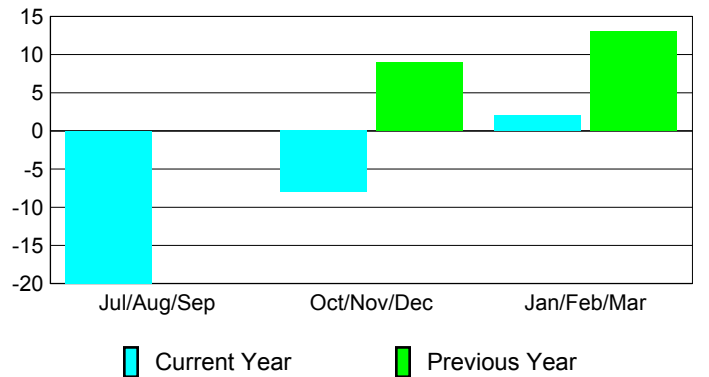

Comparison of Membership Gain/Loss

Current Year Compared to the Previous Year