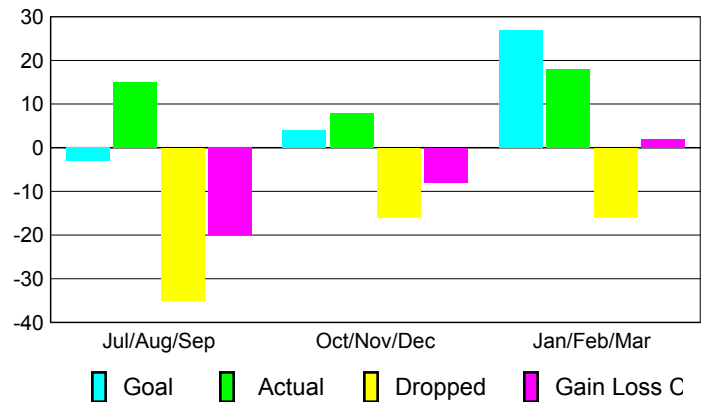

### YTD Status Quo Clubs 2009-2010

Status Quo Clubs Compared to Status Quo Members

## MEMBERSHIP

Membership Results  
2009-2010

Membership  
2008-2009

Month	Net Memb Goal	Actual New Memb	Actual Dropped Memb	Gain/Loss of Memb	Gain/Loss of Memb
Jul/Aug/Sep	-3	15	-35	-20	0
Oct/Nov/Dec	4	8	-16	-8	9
Jan/Feb/Mar	27	18	-16	2	13
<b>Totals</b>	<b>28</b>	<b>41</b>	<b>-67</b>	<b>-26</b>	<b>22</b>

### Membership Results 2009-2010

Goal, New, Dropped, Gain/Loss

### Comparison of Membership Gain/Loss

Current Year Compared to the Previous Year